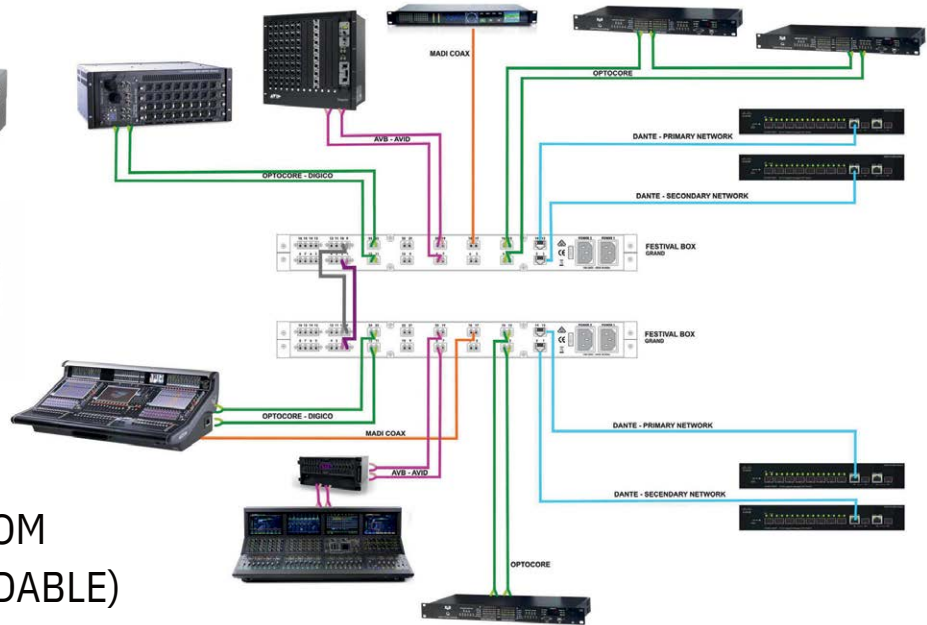

OPTOCORE

SMART FIBER SOLUTIONS FOR LIVE EVENTS AND INSTALLED AV

NO MORE BULKY SNAKE CABLES... AND NO MORE LIMIT TO SOUND MIX CREATIVITY

FESTIVAL BOX

SIGNAL TRANSPORT OVER FIBER - FROM
STAGE TO MIXING CONSOLES (EXPANDABLE)